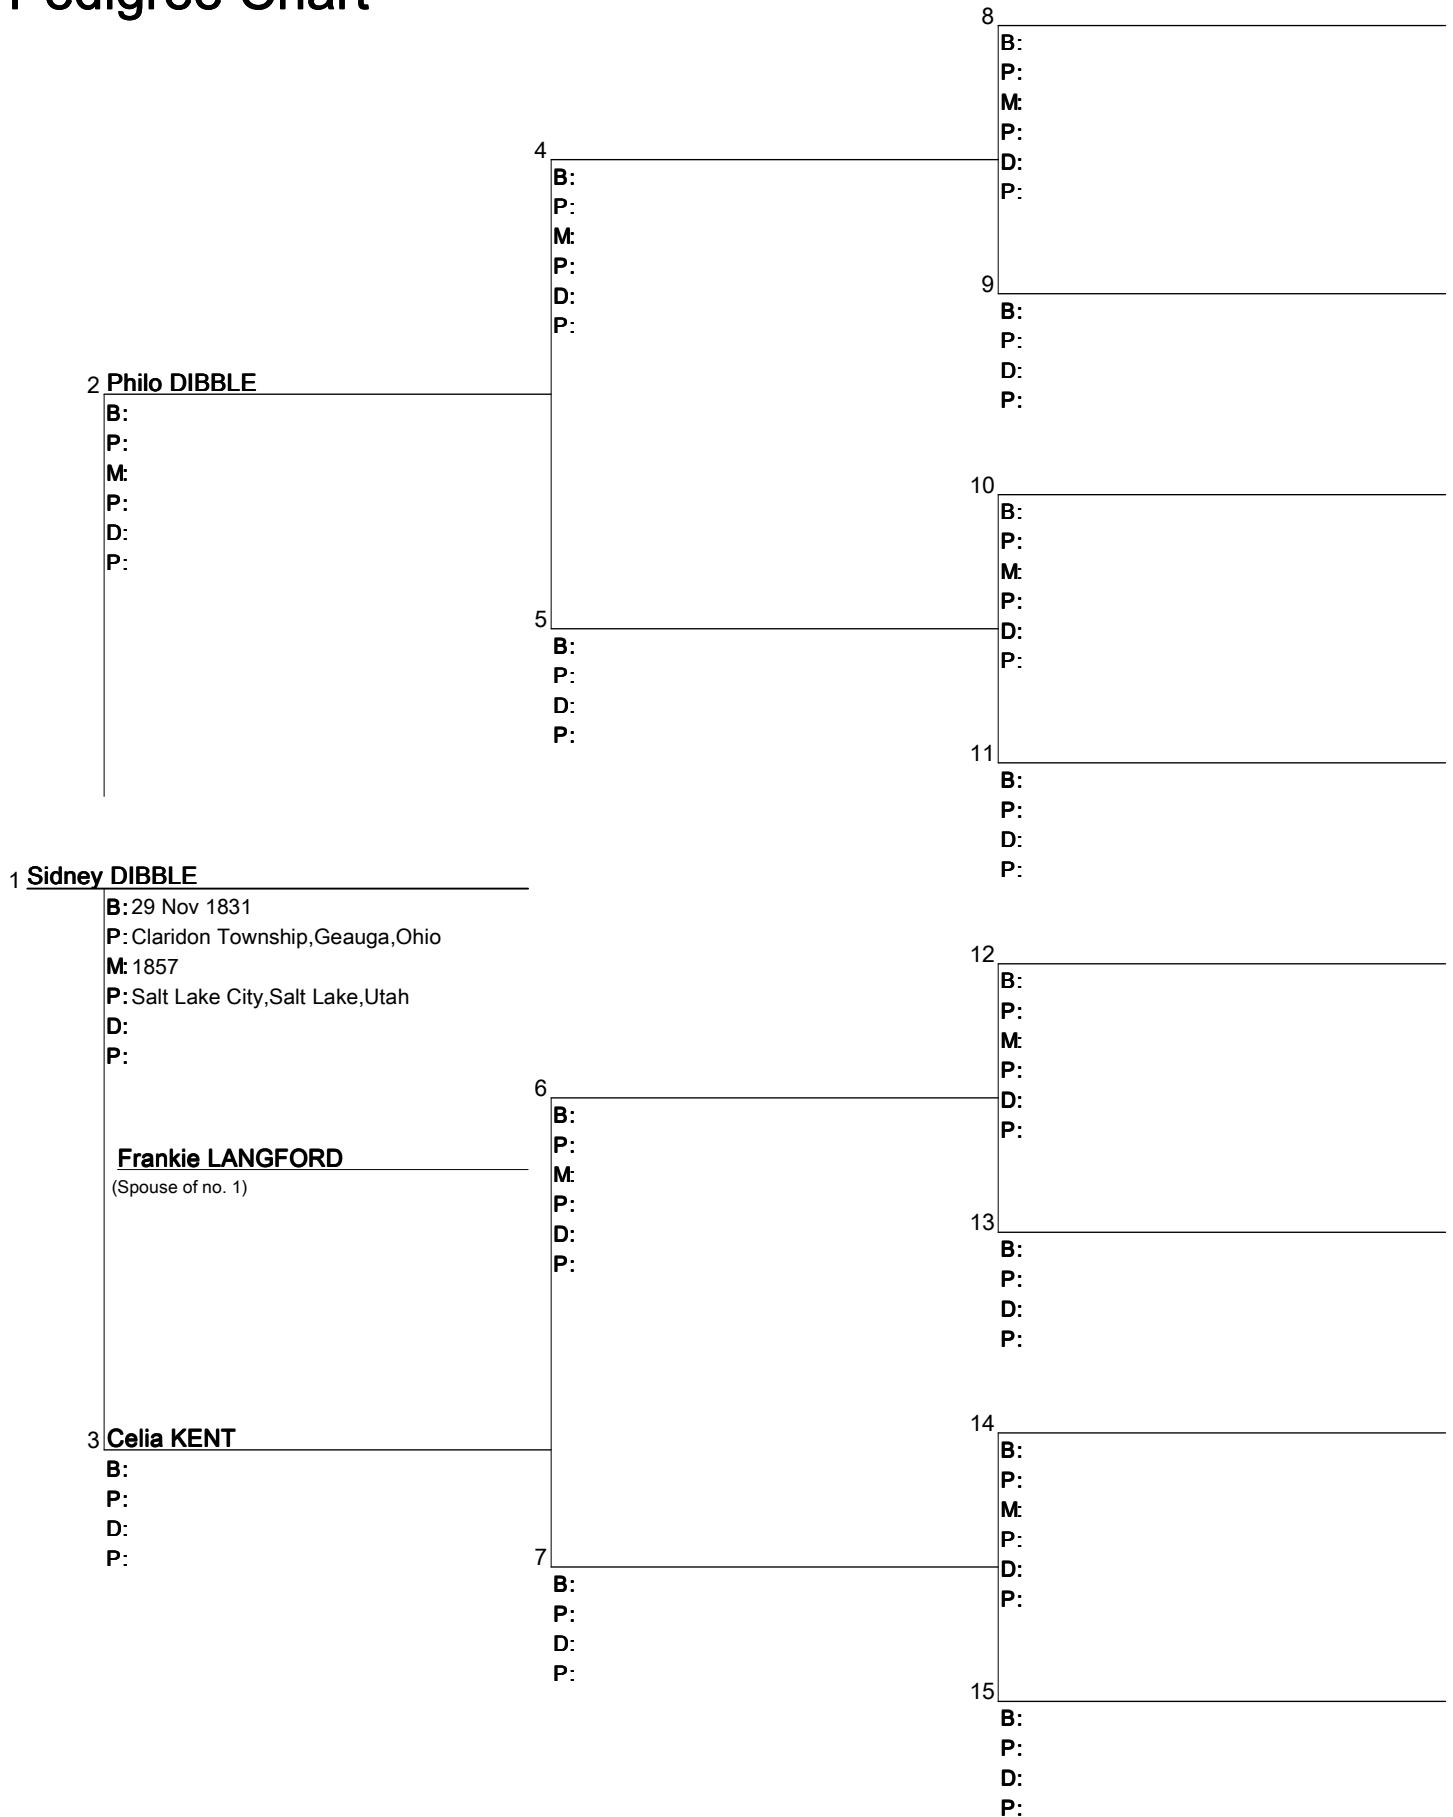

Pedigree Chart

Pedigree Chart

Alphabetical Index

Name	Born /Chr	Died /Bur	Found on Chart	Position
DIBBLE, Philo			1	2
DIBBLE, Sidney	29 Nov 1831		1	1
KENT, Celia			1	3
LANGFORD, Frankie	27 Jan 1843	Nov 1868	1	Spouse