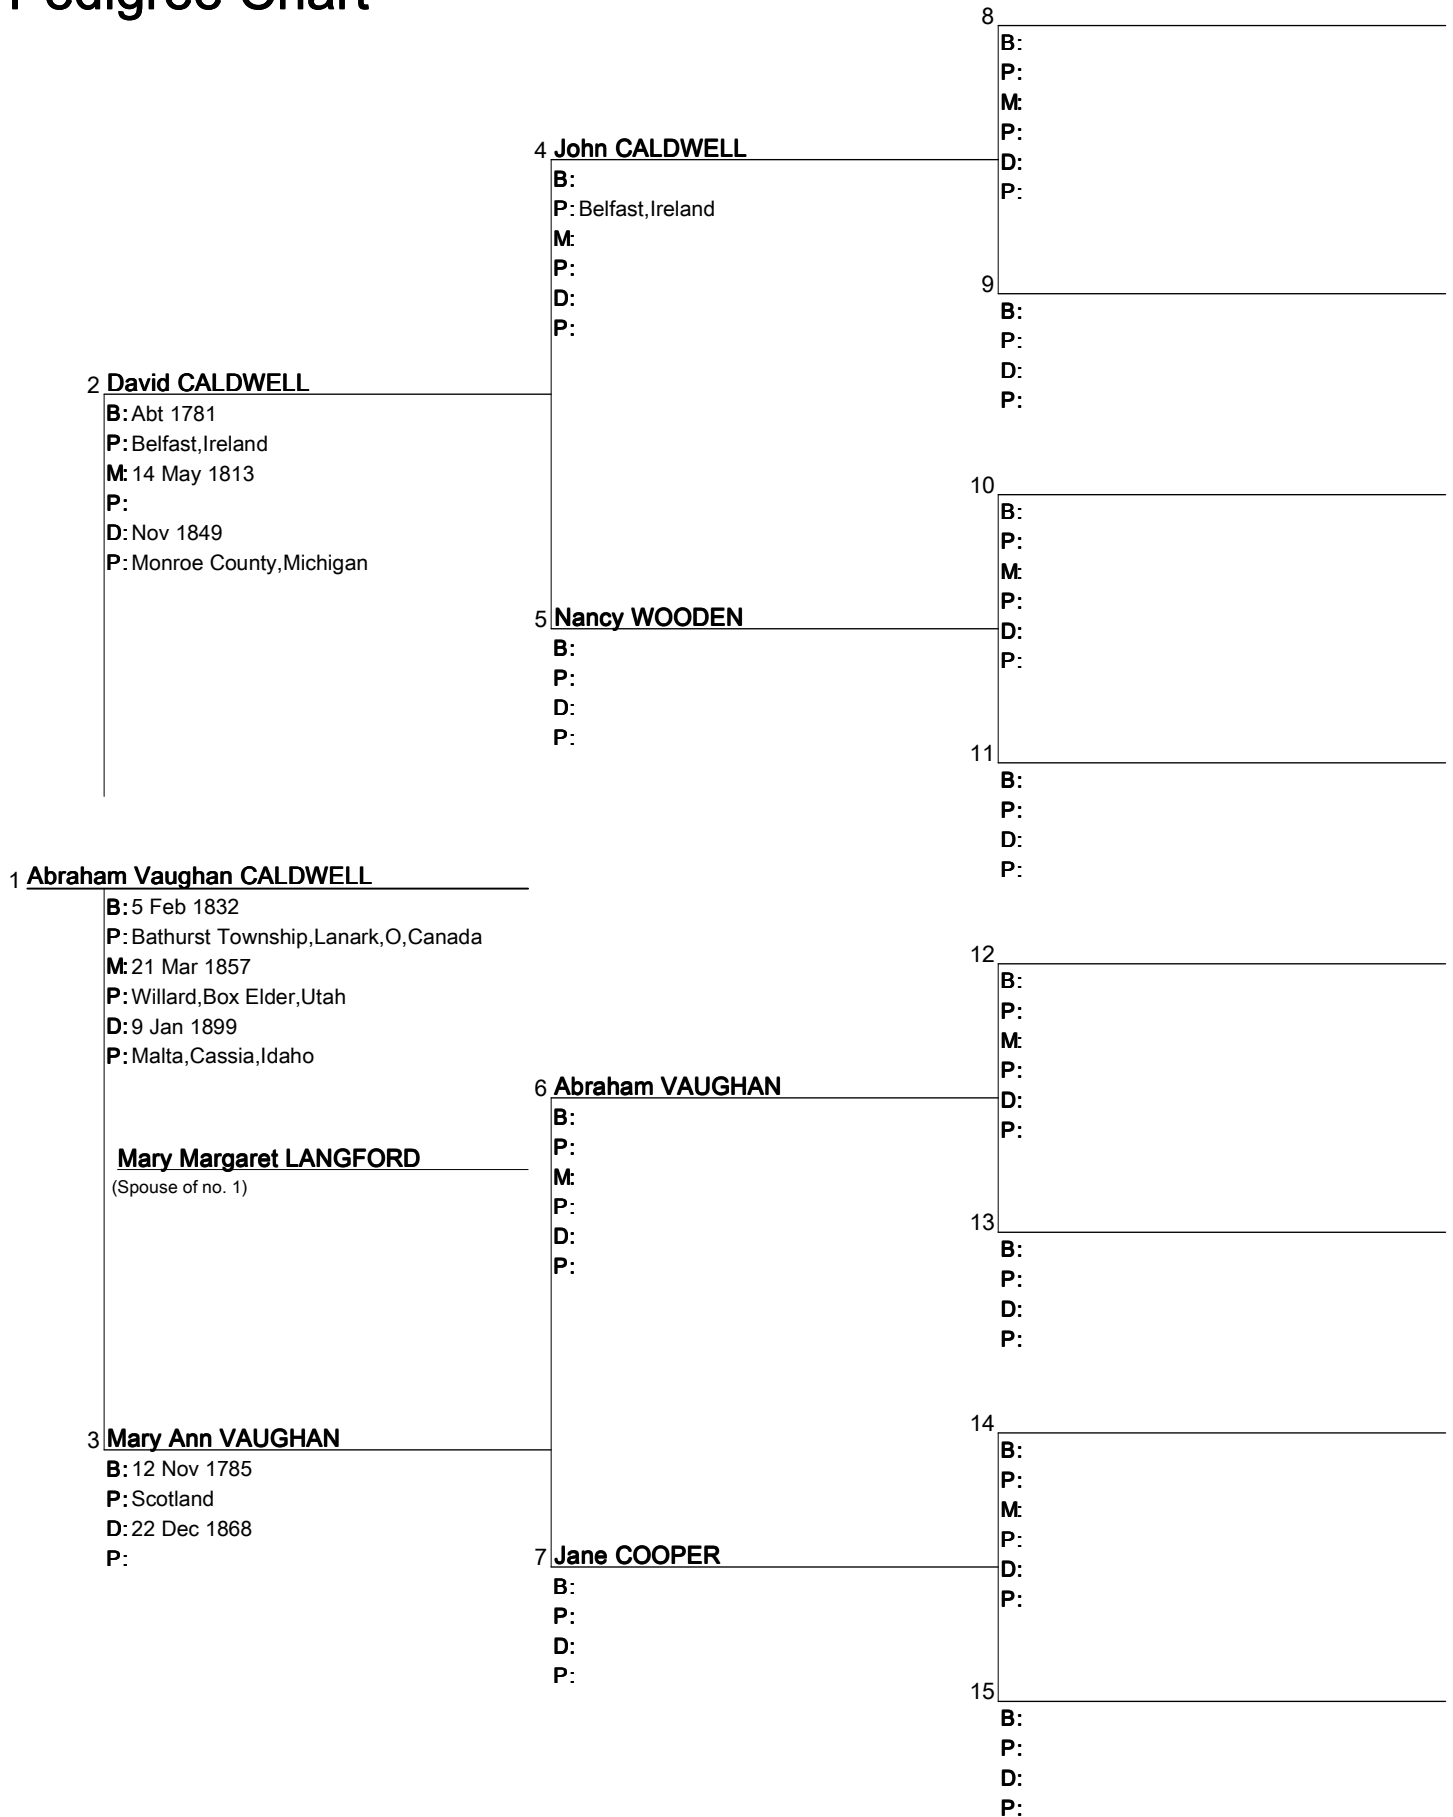

Pedigree Chart

Chart no. 1

Pedigree Chart

Alphabetical Index

Name	Born /Chr	Died /Bur	Found on Chart	Position
CALDWELL, Abraham Vaughan	5 Feb 1832	9 Jan 1899	1	1
CALDWELL, David	Abt 1781	Nov 1849	1	2
CALDWELL, John			1	4
COOPER, Jane			1	7
LANGFORD, Mary Margaret	25 Feb 1838	19 Jul 1929	1	Spouse
VAUGHAN, Abraham			1	6
VAUGHAN, Mary Ann	12 Nov 1785	22 Dec 1868	1	3
WOODEN, Nancy			1	5